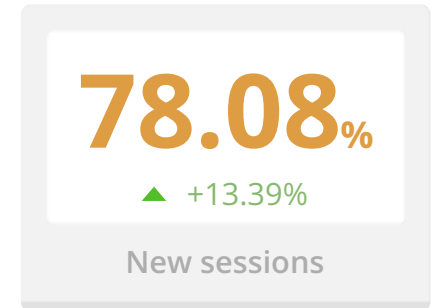

Analytics

Referrers	Sessions
google	106
(direct)	84
Customers	21
keywords-monitoring-your-s..	19
yahoo	11

Keywords	Sessions

Pages	Views
/	525
/shop/	289
/product/colombian-suprem..	187
/checkout/	164
/cart/	138

Countries	Sessions
United States	225
Brazil	18
Sweden	10
India	8
United Kingdom	7

Avg. Time on Site: ▼ 00:03:15   Bounce Rate: ▼ 3%
Organic Searches: ▲ 160   Social Media Sessions: ▲ 9