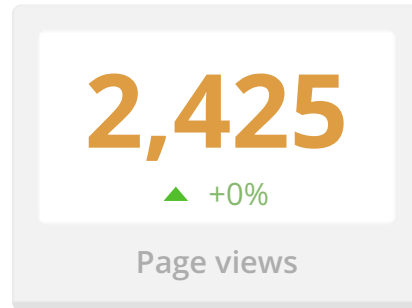

Analytics

Referrers	Sessions
google	106
(direct)	84
Customers	21
keywords-monitoring-your-s..	19
yahoo	11

Keywords	Sessions

Pages	Views
/	525
/shop/	289
/product/colombian-suprem..	187
/checkout/	164
/cart/	138

Countries	Sessions
United States	225
Brazil	18
Sweden	10
India	8
United Kingdom	7

Avg. Time on Site: ▼ 00:03:15   Bounce Rate: ▼ 3%
Organic Searches: ▲ 160   Social Media Sessions: ▲ 9