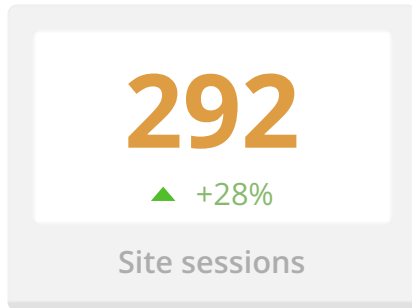

Analytics

Referrers	Sessions
google	106
(direct)	84
Customers	21
keywords-monitoring-your-s..	19
yahoo	11

Keywords	Sessions

Pages	Views
/	525
/shop/	289
/product/colombian-suprem..	187
/checkout/	164
/cart/	138

Countries	Sessions
United States	225
Brazil	18
Sweden	10
India	8
United Kingdom	7

Avg. Time on Site: ▼ 00:03:15   Bounce Rate: ▼ 3%
Organic Searches: ▲ 160   Social Media Sessions: ▲ 9