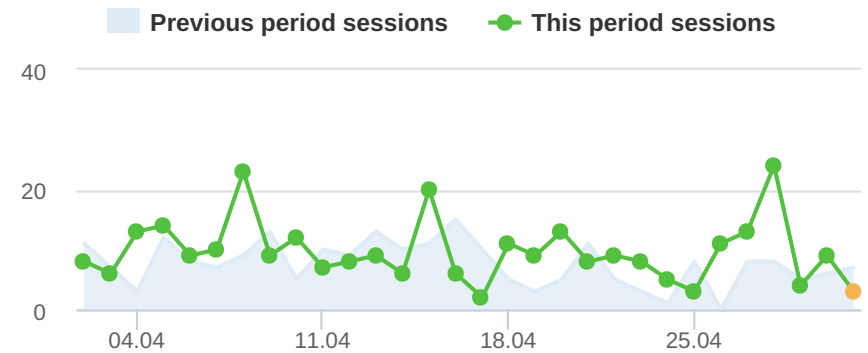

Latest 5 events

▲ Up	Everything is ok	04/23/2016 11:13 for 7d 12h
▼ Down	Service Unavailable	04/23/2016 11:12 for 1m 1s
▲ Up	Everything is ok	04/22/2016 17:52 for 17h 19m
▼ Down	Connection Timeout	04/22/2016 17:47 for 4m 43s
▲ Up	Everything is ok	04/07/2016 09:22 for 15d 8h

Analytics

Analytics

Referrers	Sessions
google	106
(direct)	84
Customers	21
keywords-monitoring-your-s..	19
yahoo	11

Keywords	Sessions
----------	----------

Pages	Views
/	525
/shop/	289
/product/colombian-suprem..	187
/checkout/	164
/cart/	138

Countries	Sessions
United States	225
Brazil	18
Sweden	10
India	8
United Kingdom	7

Avg. Time on Site: ▼ 00:03:15 Bounce Rate: ▼ 3%
Organic Searches: ▲ 160 Social Media Sessions: ▲ 9

Security

Security

Website is **clean**